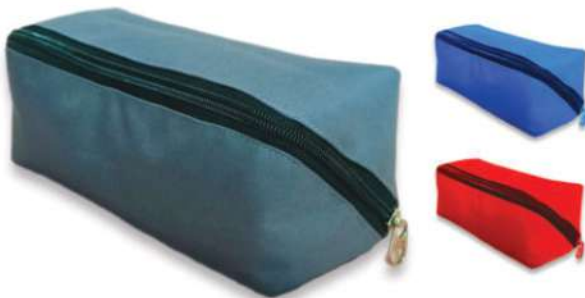

M1214 STATIONARY CASE

MATERIAL : POLYESTER
DIMENSION : 21.5 CM (L) X 7 CM (H) X 7 CM (W)
COLOR : ● ● ●